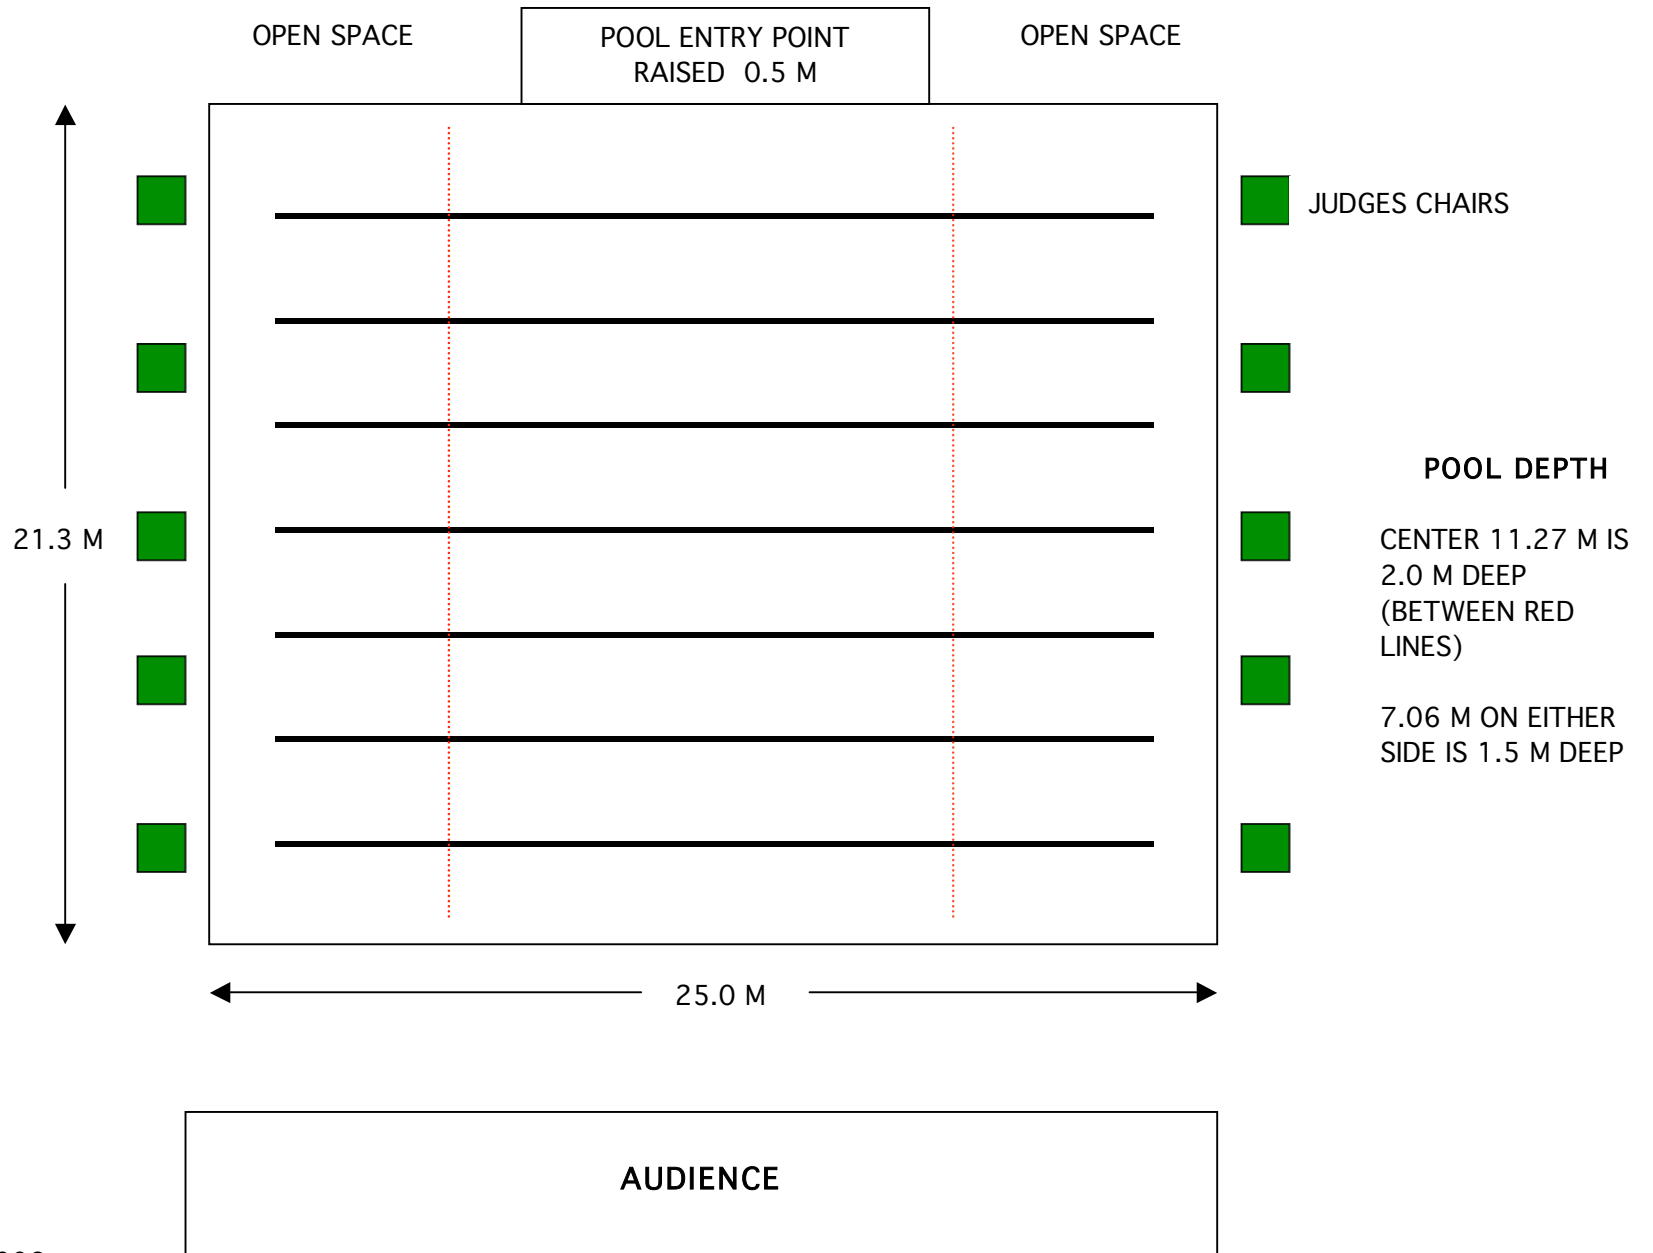

STELLA MARIS POOL SYNCHRONIZED SWIMMING COMPETITION POOL LAYOUT

March 23, 2008